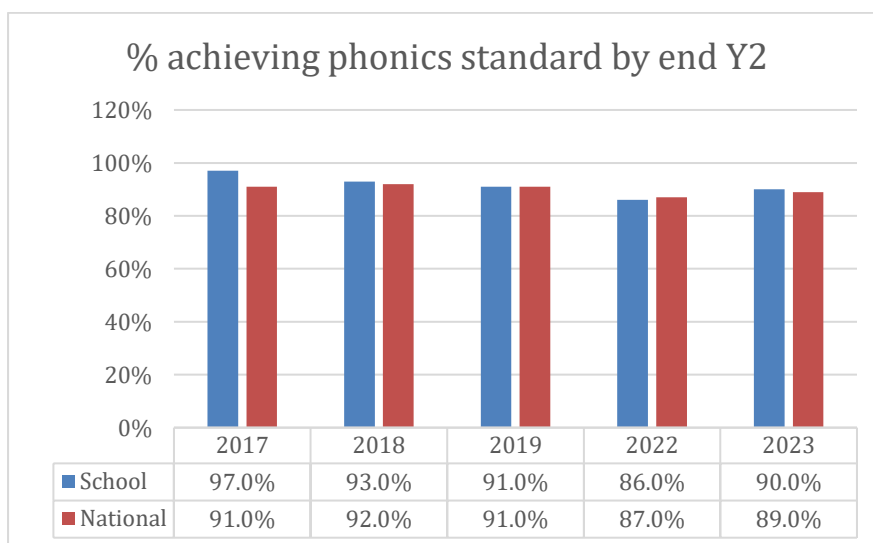

School and National Attainment 2023 End of Year Headline Data

Foundation Stage Good Level of Development

Year 1 Phonics Screening

Year 2 Phonics screening retake for those who did not pass in year 2

End of Year 2 Key Stage 1 attainment

% achieving EXS+ and GDS in reading at KS1

% achieving EXS+ and GDS in writing at KS1

% achieving EXS+ and GDS in maths at KS1

End of Year 6 Key Stage 2 attainment

% achieving EXS+ and GDS in GPS at KS2

KS2 Scaled scores