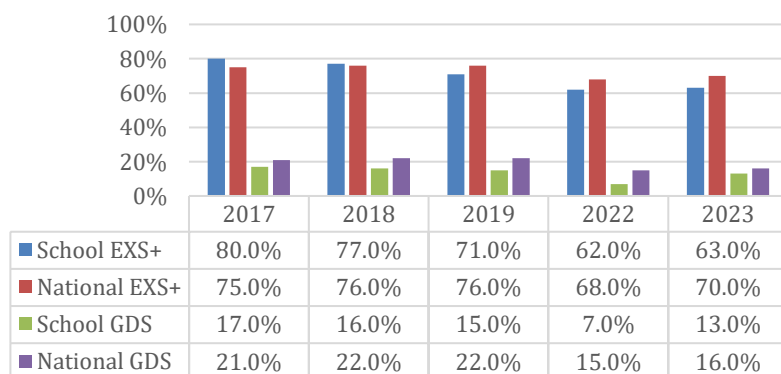

School and National Attainment 2023 End of Year Headline Data

Foundation Stage Good Level of Development

Year 1 Phonics Screening

Year 2 Phonics screening retake for those who did not pass in year 2

End of Year 2 Key Stage 1 attainment

% achieving EXS+ and GDS in reading at KS1

% achieving EXS+ and GDS in writing at KS1

% achieving EXS+ and GDS in maths at KS1

End of Year 6 Key Stage 2 attainment

% achieving EXS+ and GDS in GPS at KS2

KS2 Scaled scores