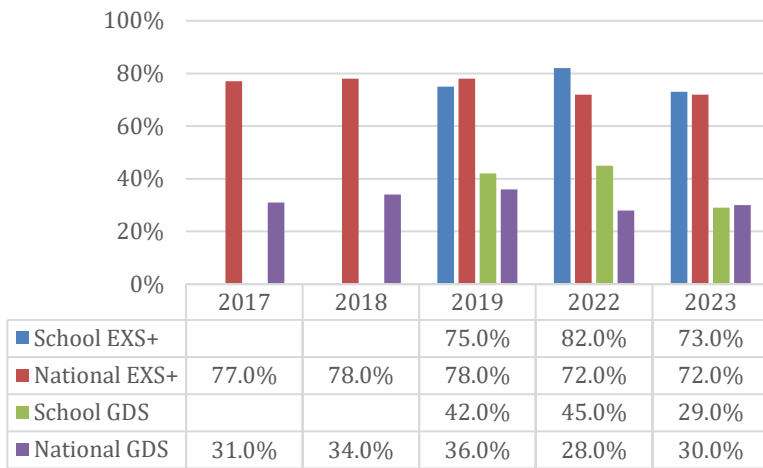

% achieving EXS+ and GDS in reading at KS1

% achieving EXS+ and GDS in writing at KS1

% achieving EXS+ and GDS in maths at KS1

End of Year 6 Key Stage 2 attainment

% achieving EXS+ and GDS in GPS at KS2

KS2 Scaled scores

Average scaled scores at KS2

KS2 Progress scores

KS2 Progress Scores