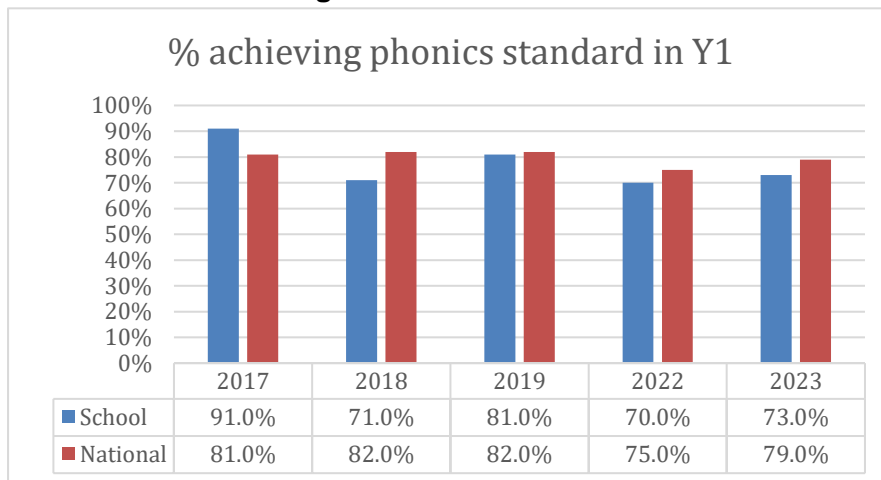

School and National Attainment 2023 End of Year Headline Data

Foundation Stage Good Level of Development

Year 1 Phonics Screening

Year 2 Phonics screening retake for those who did not pass in year 2

End of Year 2 Key Stage 1 attainment

% achieving EXS+ and GDS in reading at KS1

% achieving EXS+ and GDS in writing at KS1

% achieving EXS+ and GDS in maths at KS1

End of Year 6 Key Stage 2 attainment

% achieving EXS+ and GDS in GPS at KS2

KS2 Scaled scores