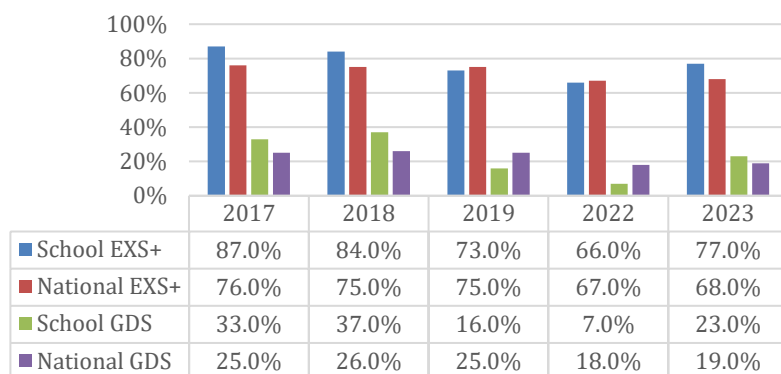

School and National Attainment 2023 End of Year Headline Data

Foundation Stage Good Level of Development

Year 1 Phonics Screening

Year 2 Phonics screening retake for those who did not pass in year 2

End of Year 2 Key Stage 1 attainment

% achieving EXS+ and GDS in reading at KS1

% achieving EXS+ and GDS in writing at KS1

% achieving EXS+ and GDS in maths at KS1

End of Year 6 Key Stage 2 attainment

% achieving EXS+ and GDS in GPS at KS2

KS2 Scaled scores