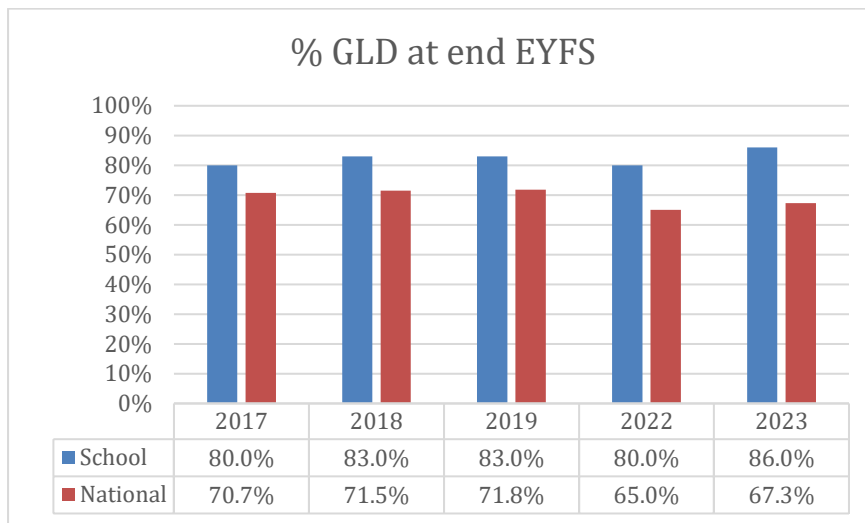

School and National Attainment 2023 End of Year Headline Data

Foundation Stage Good Level of Development

Year 1 Phonics Screening

Year 2 Phonics screening retake for those who did not pass in year 2

End of Year 2 Key Stage 1 attainment

% achieving EXS+ and GDS in reading at KS1

% achieving EXS+ and GDS in writing at KS1

% achieving EXS+ and GDS in maths at KS1

End of Year 6 Key Stage 2 attainment

% achieving EXS+ and GDS in GPS at KS2

KS2 Scaled scores