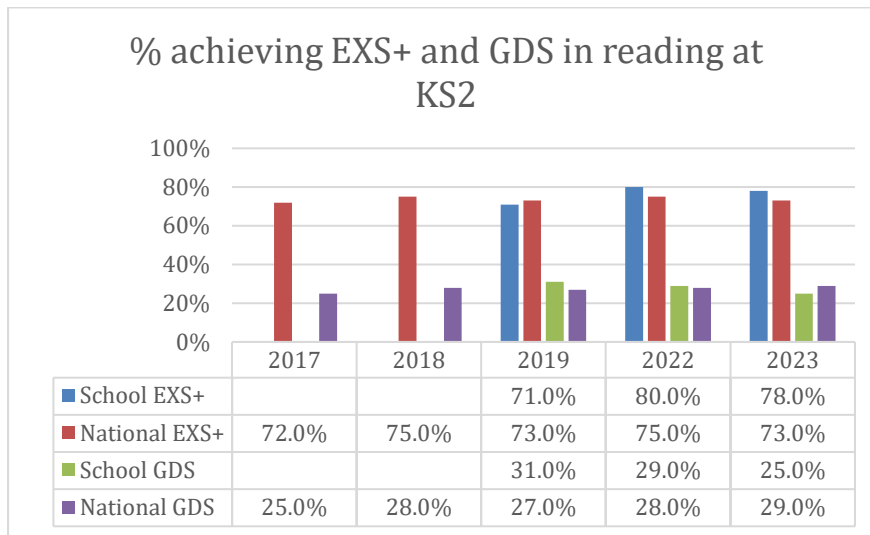

% achieving EXS+ and GDS in reading at KS1

% achieving EXS+ and GDS in writing at KS1

% achieving EXS+ and GDS in maths at KS1

End of Year 6 Key Stage 2 attainment

% achieving EXS+ and GDS in GPS at KS2

KS2 Scaled scores

Average scaled scores at KS2

KS2 Progress scores

KS2 Progress Scores