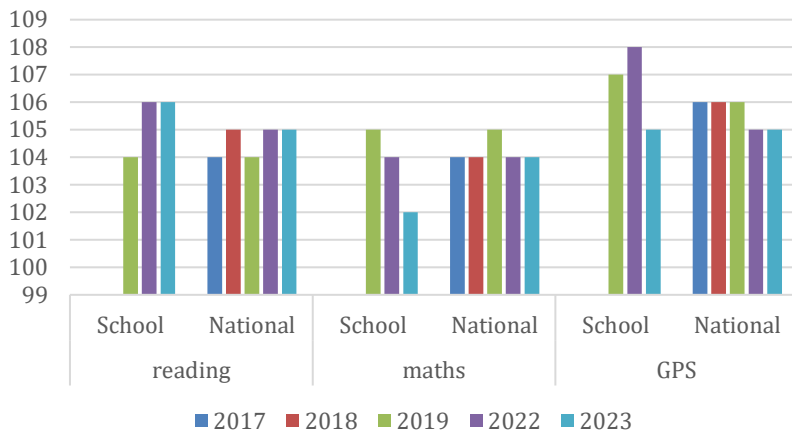

% achieving EXS+ and GDS in reading at KS1

% achieving EXS+ and GDS in writing at KS1

% achieving EXS+ and GDS in maths at KS1

End of Year 6 Key Stage 2 attainment

% achieving EXS+ and GDS in GPS at KS2

KS2 Scaled scores

Average scaled scores at KS2

KS2 Progress scores

KS2 Progress Scores