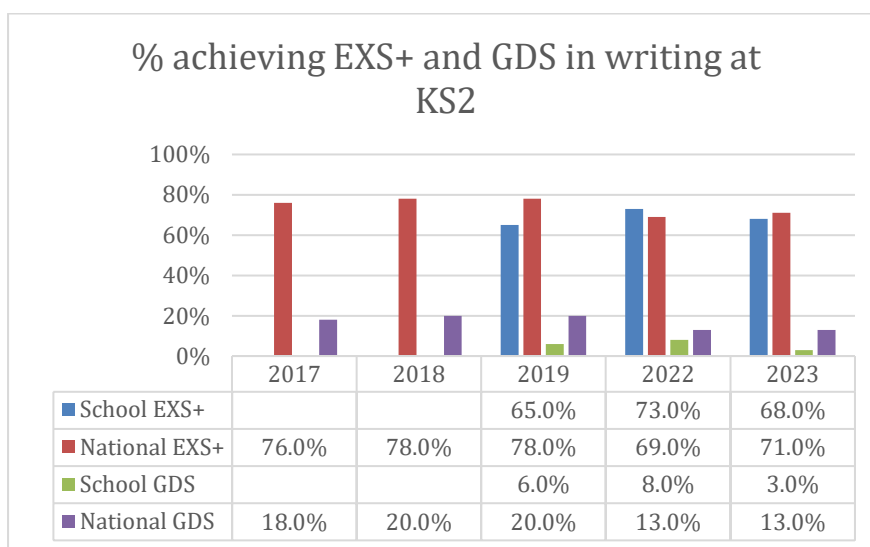

% achieving EXS+ and GDS in reading at KS1

% achieving EXS+ and GDS in writing at KS1

% achieving EXS+ and GDS in maths at KS1

End of Year 6 Key Stage 2 attainment

% achieving EXS+ and GDS in GPS at KS2

KS2 Scaled scores

Average scaled scores at KS2

KS2 Progress scores

KS2 Progress Scores