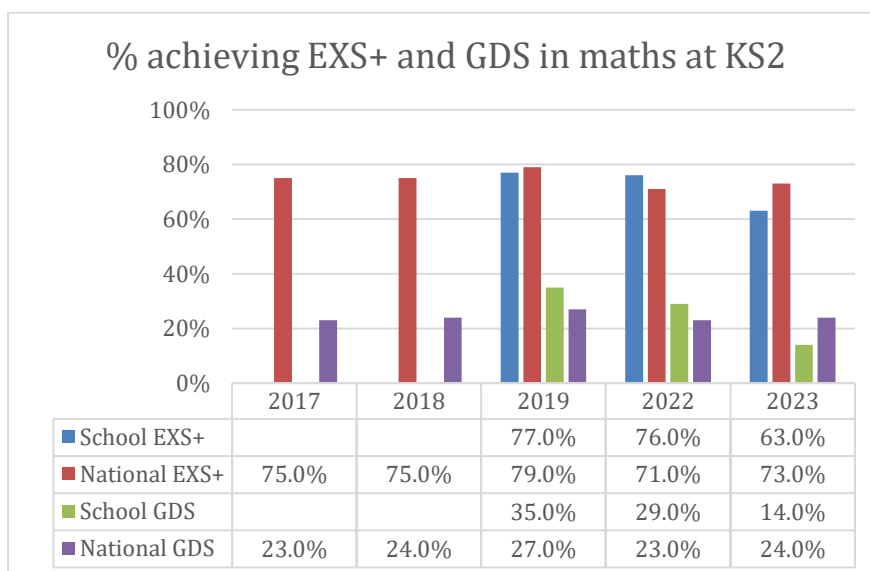

% achieving EXS+ and GDS in reading at KS1

% achieving EXS+ and GDS in writing at KS1

% achieving EXS+ and GDS in maths at KS1

End of Year 6 Key Stage 2 attainment

% achieving EXS+ and GDS in GPS at KS2

KS2 Scaled scores

Average scaled scores at KS2

KS2 Progress scores

KS2 Progress Scores