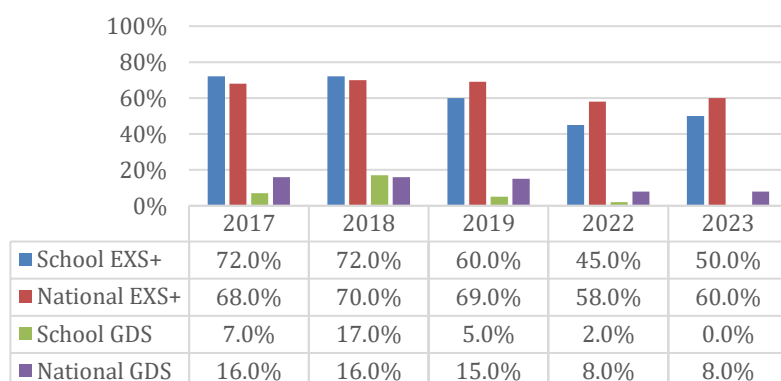

School and National Attainment 2023 End of Year Headline Data

Foundation Stage Good Level of Development

Year 1 Phonics Screening

Year 2 Phonics screening retake for those who did not pass in year 2

End of Year 2 Key Stage 1 attainment

% achieving EXS+ and GDS in reading at KS1

% achieving EXS+ and GDS in writing at KS1

% achieving EXS+ and GDS in maths at KS1

End of Year 6 Key Stage 2 attainment

% achieving EXS+ and GDS in GPS at KS2

KS2 Scaled scores